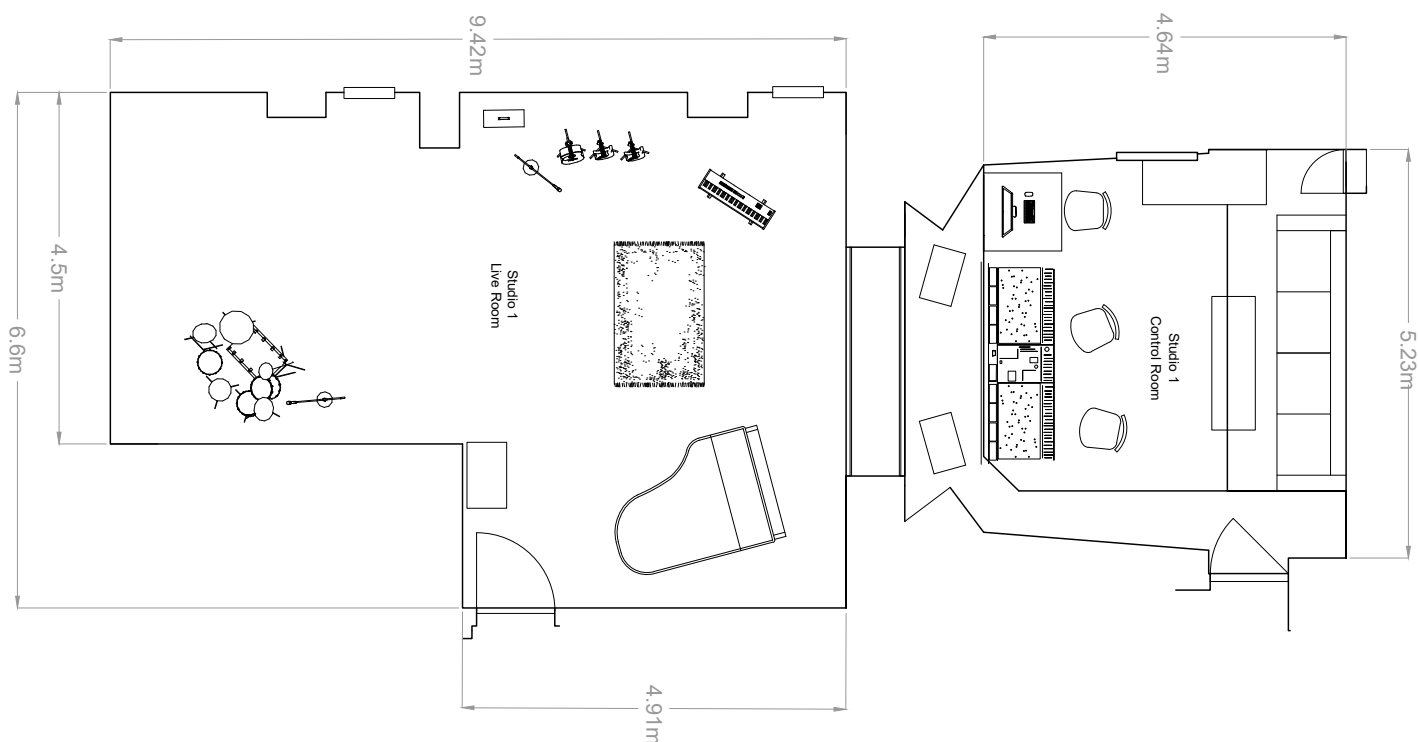

Studio 1 is also a rarity in central London. Not only is it one of the few studios to have a top range Atmos for Music set-up that is directly accessible from a spacious live room (measuring 650 square foot / 60 square metres), but it's also one of the last commercial large-format recording studios that remain in the area.

Our enviable range of equipment provides that special something regardless of your approach to recording.

Running alongside our 48 channels of pristine and modern SSL Duality preamps, we have a wealth of

plug-ins and 28 channels of characterful outboard preamp – including 8 Industry-standard Neve 1073s, and a rare 8-channel prototype Shadow Hills preamp. Everyone who visits our studio is irresistibly drawn to our beautiful Steinway classic grand piano, while our instruments and amps include items that have been previously owned by influential musicians stretching from George Harrison and Alvin Lee to Oasis.

Please look at our website www.deanst.com for full equipment list

STUDIO 1 Floorplan